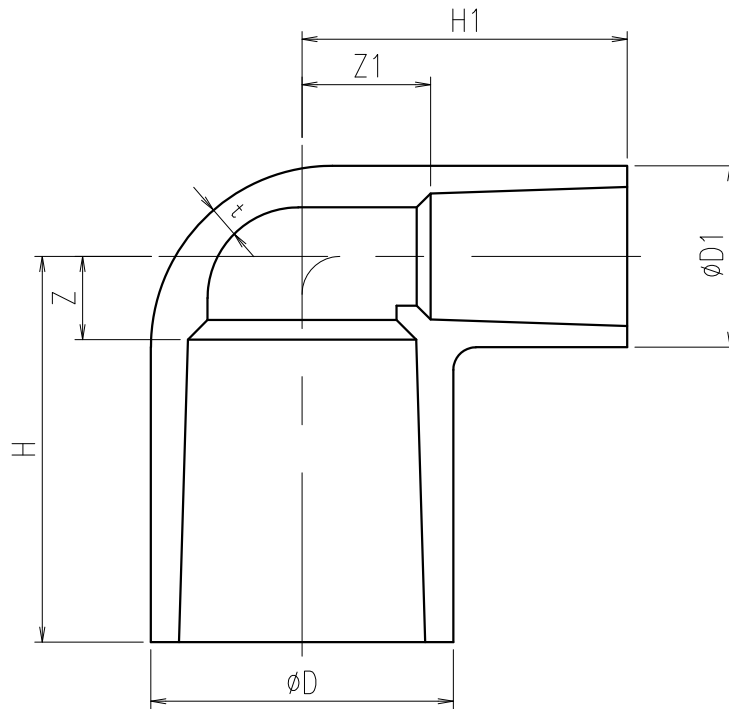

ESLON Clean Fittings
90° Reducing Elbow

Dimension Table

Unit:mm

	Size	ϕD	$\phi D1$	H	H1	t	Z (Ref.)	Z1 (Ref.)
□	20x13	33	24	46	40	3.0	11	14
□	25x13	40	24	51	43	3.0	11	17
□	25x20	40	33	55	53	3.5	15	18

ESLON Clean Fittings 90° Reducing Elbow		DWG No.
		RL251TTE
SEKISUI SEKISUI CHEMICAL CO.,LTD.	Date	Approved by:
	2000.03.28	